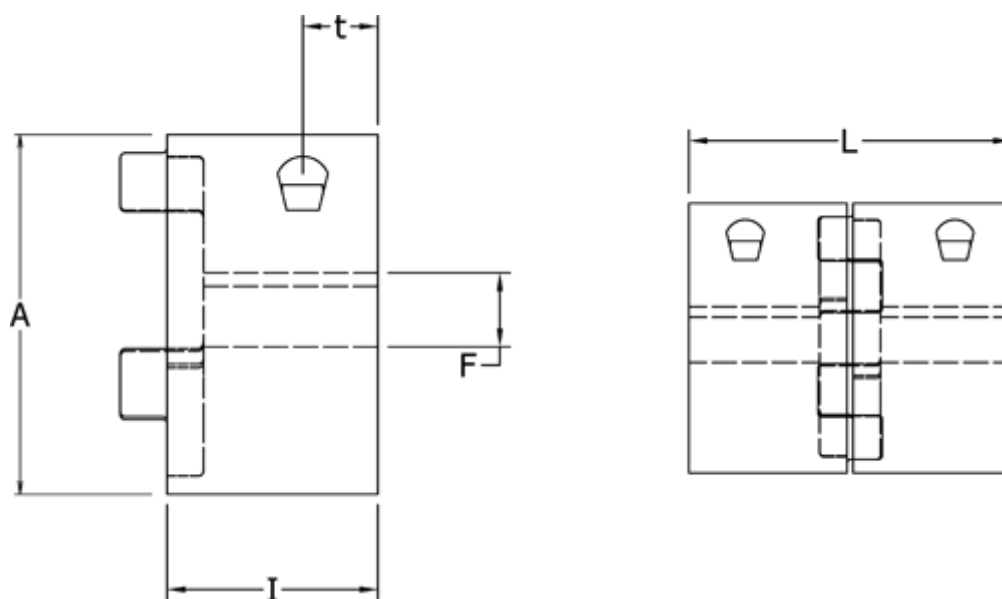

Article number: 3335028M024

Description: Clamping Hub Klonex ES 28/38  
ALU Aluminium, Bore 24H7 mm

## Measures

A = 65  
F = 24  
I = 35  
L = 90  
t = 13.5